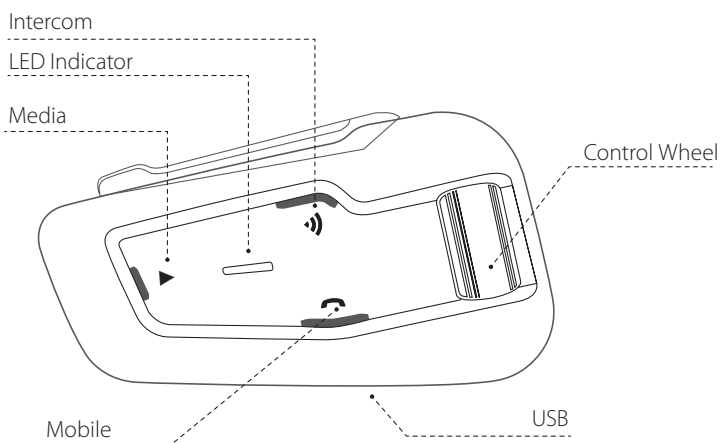

PACKTALK BLACK

The world's best motorcycle Mesh & Bluetooth Communications System. Plain & simple

Best sound ever! 45mm JBL speakers 3-year - no hassle - warranty

Even more premium features packed into one sleek device, with an all new blacked out casing. PACKTALK BLACK includes – DMC, Natural Voice Operation, our longest range of communication at 1.6km/1mi + 45mm speakers with sound by JBL and a 3 year warranty

45mm
speakers

3 Year
Warranty

PACKTALK BLACK

The world's best motorcycle Mesh & Bluetooth Communications System. Plain & simple

Massive sound with 45mm JBL speakers

Powerful 45mm speakers engineered to perfection by JBL experts with specially tuned music processor and three distinctive audio profiles, will make your riding experience exceptional

3Year
Warranty

45mm
speakers

Specs.

General	Intercom	Battery	
Compatibility Universal	Range DMC intercom: up to 1.6 km / 1 mi in open terrain *Can extend up to 8.0km (5.0 mi) between a minimum of 6 riders Bluetooth intercom: up to 1.6 km / 1 mi	Capacity 850mAh	Standby time 1 week
Operating Temperature -20°C to 55°C / -4°F to 131°F	Audio Automatic Volume Control Sound by JBL Multilingual status announcements	Talk time 13 hours	Charging time 4 hours
FM Radio Operating frequencies: 76-108 MHz RDS - Radio Data System 6 preset station memory	Dimensions	Connectivity 2 channels for mobile phone and GPS Mesh 5.1 Bluetooth 4.1 Headset Profile (HSP) Hands-Free Profile (HFP) Advanced Audio Distribution Profile (A2DP) Audio Video Remote Control Profile (AVRCP)	
Firmware Upgrades Available	Main unit Height: 49mm Length: 91mm Depth: 25mm Weight: 57g	Speakers Outer Diameter: 45mm Inner Diameter: 42mm Depth: 10.1mm	Certificates CE FCC / IC
Device Customization Cardo Connect App	EAN 0828831842138	BT SIG TELEC	NCC
Code	Part number PTB00040		