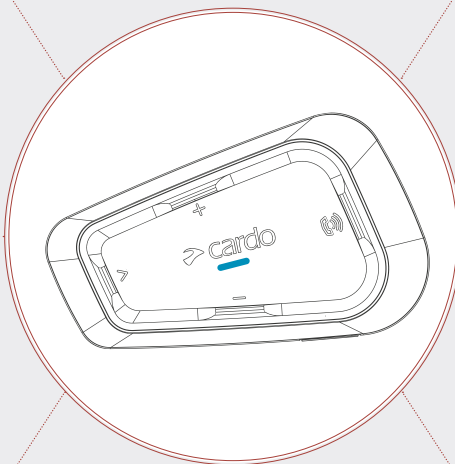

UNIVERSAL CONNECTIVITY

SPIRIT connects with any other Bluetooth headset of any brand.

WIDEBAND INTERCOM 400M RANGE

Experience high quality audio Bluetooth intercom connectivity. 2 riders at a range of 400m / 0.25mi.

USB type C

Robust and universal USB type C for easy connections to any device.

OVER-THE-AIR SOFTWARE

Keeping your unit up-to-date has never been so easy. Use your Cardo Connect App to download and install latest software directly to your Spirit. No cables needed.

Please visit www.cardosystems.media for all press releases - available in multiple languages