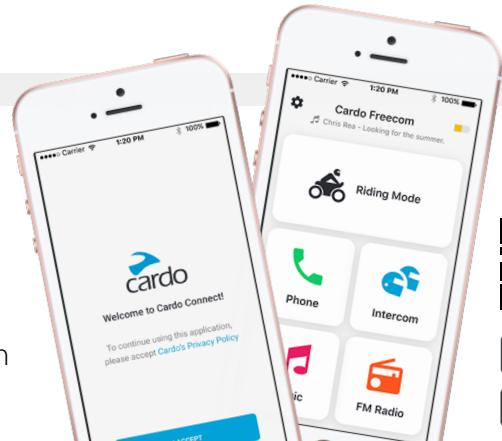

US Only: zac@thebrandamp.com

PACKTALK BOLD

The world's best motorcycle Mesh & Bluetooth Communications System. Plain & simple

About Cardo

Cardo Systems specializes in the design, development, manufacturing and sale of state-of-the-art communication and entertainment systems for motorcycle helmets. Since inception in 2004, Cardo has pioneered the vast majority of innovations for Bluetooth motorcycle communication systems. The company's products, now available in over 100 countries, are the world's leading communication devices for the motorcycle industry.

Cardo Connect App

The Cardo Systems range can be controlled using Cardo's mobile app, Cardo Connect™. Free to download, the app has been designed for a smooth user experience with a clean and modern design.